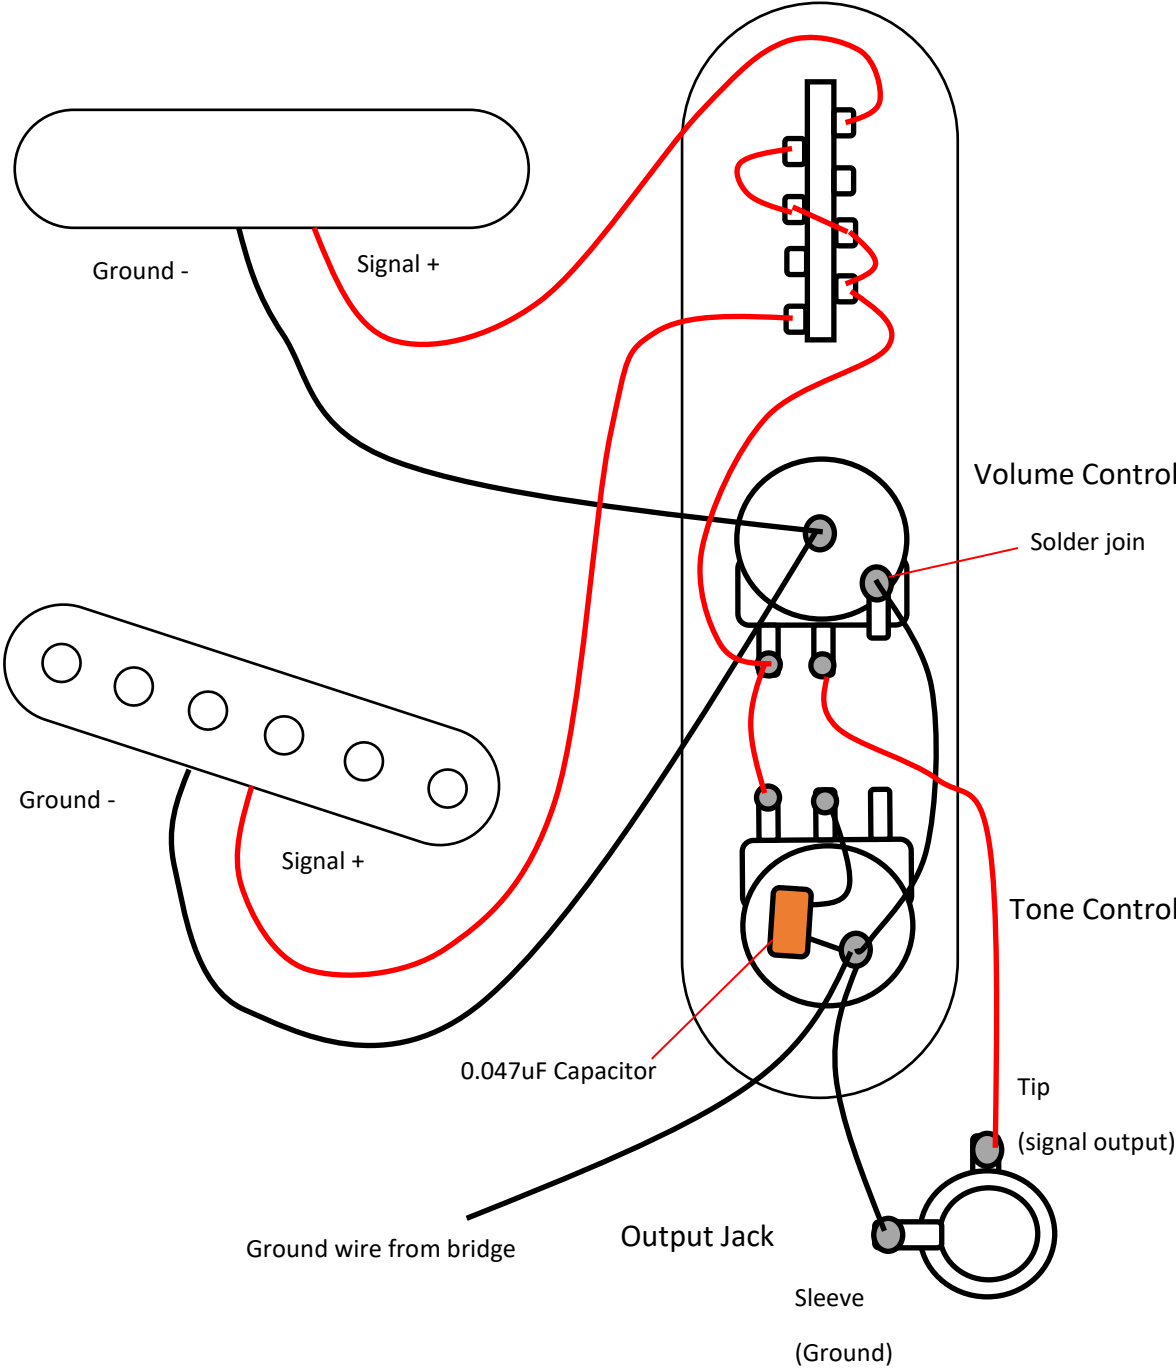

Wiring for Telecaster® guitar

Volume and Tone Controls
250k audio Pots